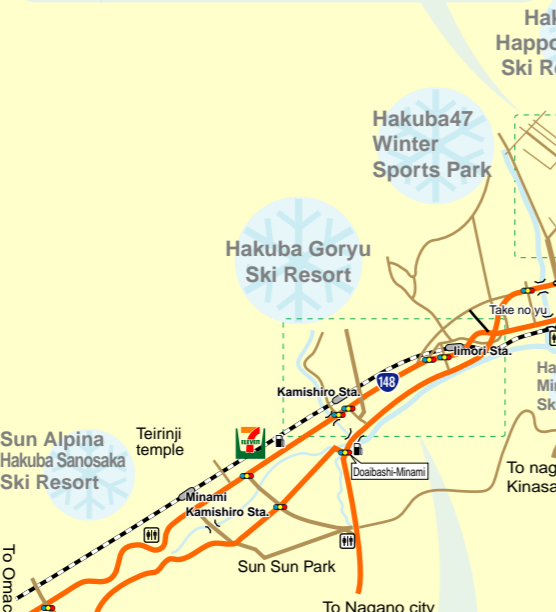

# Hakuba&Otaru area Map

# HappoWadano Area

# Echo Land Misorano Area

- Hot Spring
- Road Station
- Post Office
- Foot bath
- Public Toilet
- Gas Station
- Tourist Information
- Bank
- Parking
- Supermarket
- Shrine
- Church
- Village Office
- Police Box
- Liquor Store